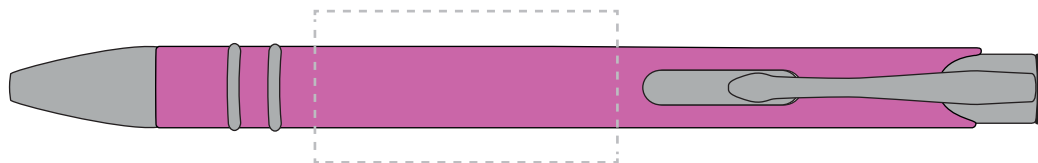

Your Ref:

Quantity:

Product Code: TPC731701

Our Ref:

Version: 1

Product Colour: BRIGHT PINK

PRINTING CONCERNS:

We stock this item in the following colours

**PANTONE REFERENCE(S)**

● Engrave

ARTWORK SCALE 100%

ARTWORK SCALE 100%

Rotary Engrave Area:
40mm x 20mmProduct Image for visualisation
- colours may vary**The dashed line is to demonstrate print area and will not appear on your printed item****PLEASE NOTE:**